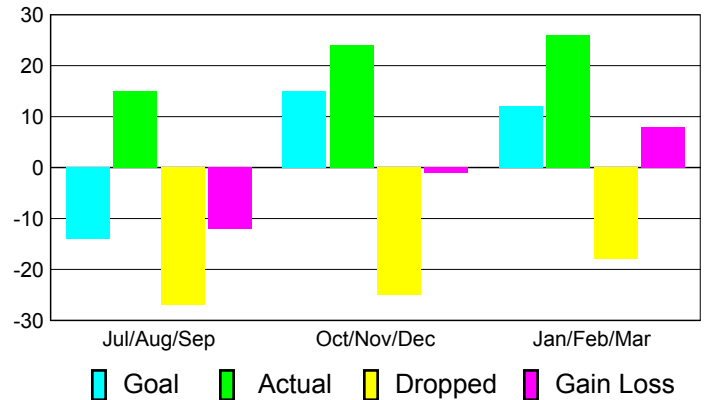

Membership Results 2010-2011

Goal, New, Dropped, Gain/Loss

Comparison of Membership Gain/Loss

Current Year Compared to the Previous Year